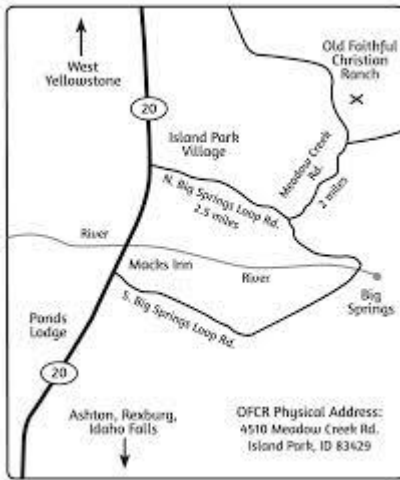

**When:**  
**August 4-11, 2018.**

**Where:**  
Island Park, Idaho, 30 miles south of West Yellowstone at Old Faithful Christian Ranch

**Who:**

- Awana Clubbers, who are going into 6th grade through Super Seniors (just graduated), and who have completed at least one year's handbook/manual(s).
- Returning campers must complete one additional year's handbook/manual(s) to be eligible.
- Campers must be at least 10 years old by the first day of camp, August 9th.