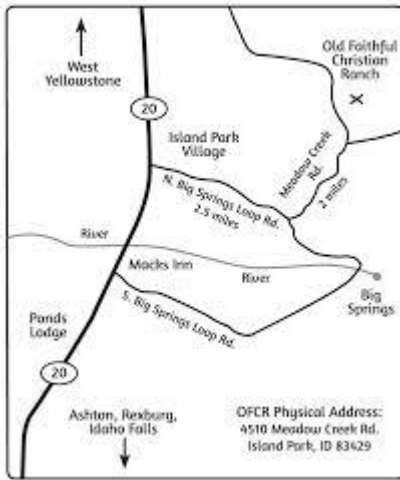

When:
August 5-12, 2017.

Where:
Island Park, Idaho, 30 miles south of West Yellowstone at Old Faithful Christian Ranch

Who:

- Awana Clubbers, who are going into 6th grade through Super Seniors (just graduated), and who have completed at least one year's handbook/manual(s).
- Returning campers must complete one additional year's handbook/manual(s) to be eligible.
- Campers must be at least 10 years old by the first day of camp, August 9th.